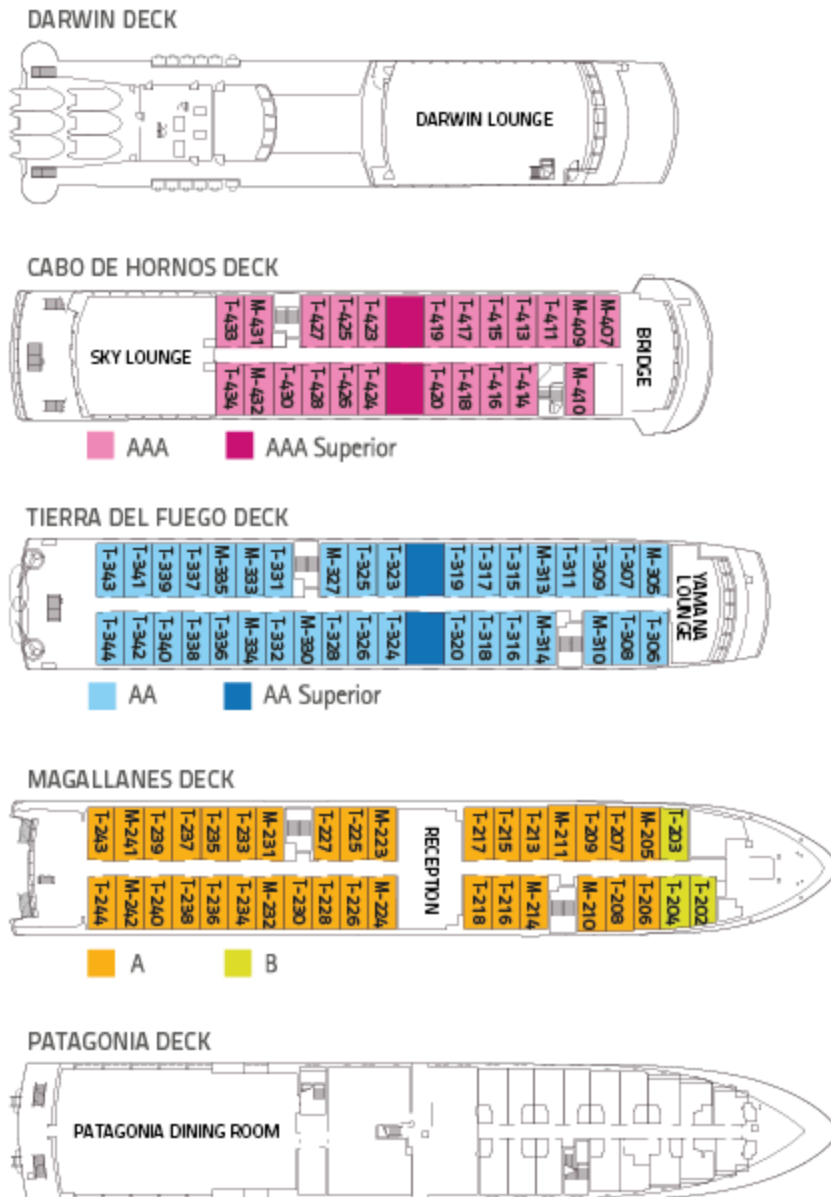

Deck

Features

Launching season: 2017-2018

First Departure: January 2nd, 2018

Passenger Capacity: 210

Total Cabins: 100

Cabins

Twin
16.5m² / 177sq.ft

Matrimonial
16.5m² / 177sq.ft

Superior
20.5m² / 220sq.ft